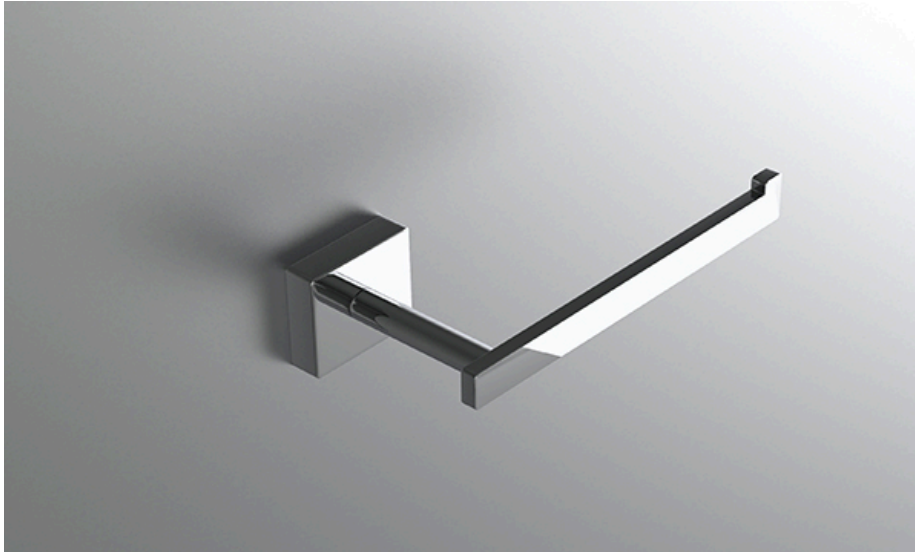

neelnox

LET
THERE
BE **DESIGN.**

FEATURES

- Premium 304 Grade Stainless Steel
- Solid Mount Construction
- Concealed Installation Hardware
- State of the art wall anchors included for installation on Dry wall or Tile

COLLECTION RHYME

TISSUE HOLDER

Model	Product	Finishes Available
RHM-TPHR	Tissue Holder (Facing Right)	Multiple finishes available. Over 23 finishes to choose from.
RHM-TPHL	Tissue Holder (Facing Left)	

FINISHES			
	Polished (-P)	Antique Copper (-ACOP)	Polished Gold (-PGLD)
	Brushed (-B)	Polished Brass (-PBRS)	Brushed Copper (-BCOP)
	Brushed Gold (-BGLD)	Matte White (-WHT)	Brushed Rose Gold (-BRGD)
	Matte Black (-BLK)	Brushed Modern Bronze (-BMBRZ)	Brushed Black (-BRBLK)
	Oil Rubbed Bronze (-ORB)	Glossy White (-GWHT)	Polished Black (-PBLK)
	Brushed Brass (-BBRS)	Polished Rose Gold (-PRGD)	Antique Nickel (-ANKL)
	Brushed Bronze (-BBRZ)	Unlacquered Brass (-UBRS)	Black Nickel (-NKBL)
	Antique Brass (-ABRS)	Polished Nickel (-PNKL)	

Dimensions in inches

FRONT

TOP

SIDE

NOTE: Dimensions subject to change without notice.